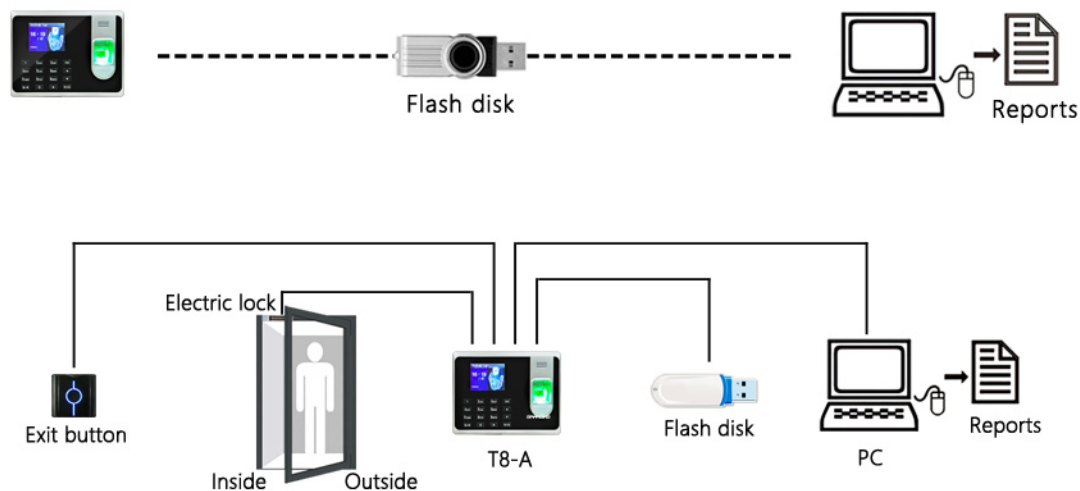

Working Application

Specification

Model	T8-A
LCD Display	2.8 inch TFT color screen
Speaker	Voice prompt(language can be selected)
Capacity	Fingerprint: 3,000 Card:3,000 Transaction: 100,000
Verification	Verification speed (1:1) ≤ 0.5S Identification speed (1:1) ≤ 1S
Identification	FRR ≤ 0.01% FAR ≤ 0.0001%
Communications	TCP/IP, USB Host
Power Supply	110/220 VAC-5VDC/1A
Language	English, Spanish, Arabic (other languages can be customized)
Environment	Operation temperature: 0°C-45°C Operation humidity: 20%-80%
Package data	Machine size: 185(L)*140(W)*30(H)mm Unit packing: 300*210*75cm Real weight: 0.75kg Volume weight: 1.2kg
Function support	ID card reader, Auto status, 9 PIN user ID, T9 input, Backup battery, ADMS Simple access control
Optional	SSR report (1,000 Fingerprint), External siren (Time Attendance)

Package List

Device

Mounted plate

Screws

Software CD

Power adapter